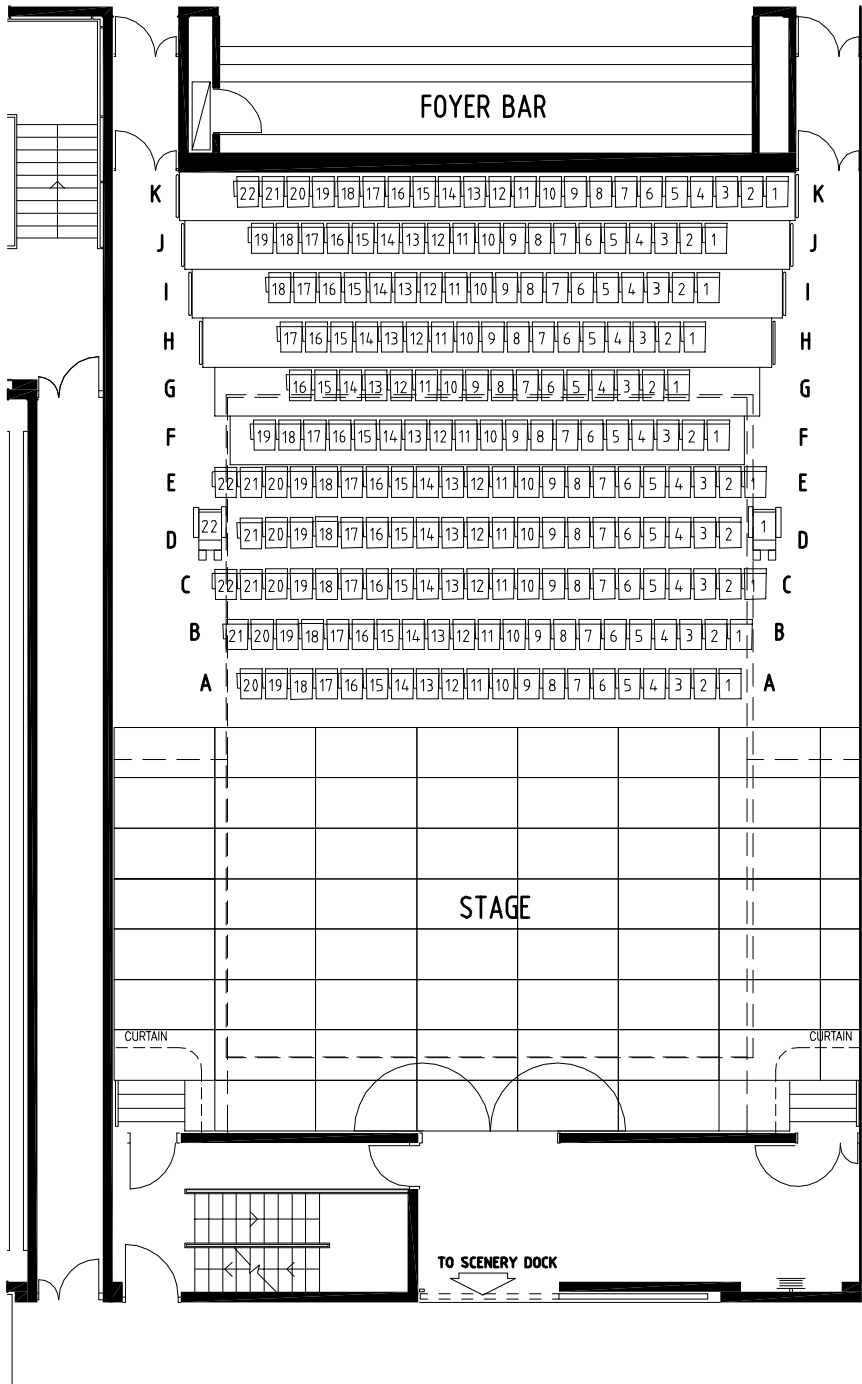

QPAC

**CREMORNE THEATRE
PROSCENIUM MODE
FLOOR PLAN
2M x 1M MODULAR STAGE**